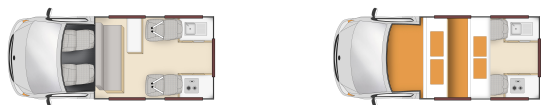

Endeavour Camper - 4 Berth

Overall Length	4.9m
Overall Width	1.7m
Overall Height	2.7m
Interior Height	1.95m

VEHICLE SPECIFICATIONS

Fuel/Engine Size/ Power	Petrol/Diesel/2.7L/111 kw Fuel type not guaranteed
Transmission	Automatic
Fuel Capacity	70 Litres
Fuel Consumption (approx)	12 Litres per 100km
Power Steering	Yes
Dual Battery	Yes
Power Supply	12/240V

Economical family touring is the purpose of the custom built Endeavour Camper.

NUMBER OF BEDS

Bedding for	2 Adults and 2 Children
Double Bed	2.0 x 1.4m (max weight 200kg)
Double Bed	1.9 x 1.4m

KITCHEN KIT (PER VEHICLE)