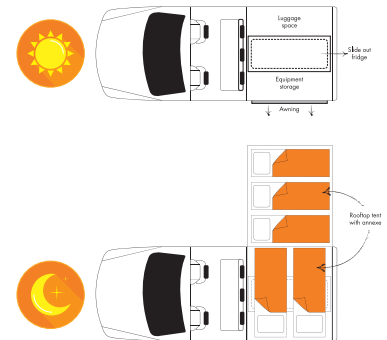

NEW IN
2022!Australia
SAFARI AUTO 4WD

No Boundaries

Britz

Campervan and 4WD Rentals

PRODUCT SPECIFICATIONS

Booking code	5B4WDA
Vehicle make	Isuzu D-Max or Toyota Hilux
Sleeping capacity	5 adults
Air-conditioning (Driver's cab/Main cab)	Yes/No
Awning	Yes-fixed
Beds	Rooftop Tent with Annexe (Double Bed-Rooftop Tent, 3 x Sleeping Mats-Annexe)
Bed dimensions	Double (Rooftop tent bed) 2.50m x 1.25m 3 x Sleeping Mats 1.92m x 0.58m x 0.08m thick
Child & booster seat fittings	2 child or booster seats
Engine	Turbo Diesel
Extras	Outback Safety Kit, picnic table & chairs, sleeping mats, reversing camera
Fly screens	No
Fresh water tank	20L Jerry Can
Fridge/Freezer	40L
Fuel tank capacity	76-80L
Gas bottle	4 x Butane canisters supplied
Gas cooker	Yes (portable)
Heating (Driver's cab/Main cab)	Yes/No
Hot/Cold pressurised water	No
Internal walk through	No
Kitchen sink	No
Media/Entertainment	Touchscreen display with Apple CarPlay and Android Auto, featuring radio and bluetooth connectivity. USB in front and rear.
Microwave	No
Power supply (Volts)	12V battery (dual)
Seatbelts (Driver's cab/Main cab)	2/3
Shower	No
Toilet	No
Transmission	Automatic
Waste water tank	No
DIMENSIONS	
Length	5.33m
Width	1.87m
Height	2.42m (3.52m with Rooftop Tent Up)
Interior Height	N/A

**EXPERIENCE AUSTRALIA BY 4WD!**

The brand new Safari Auto 4WD is our very first roof-top tent model featuring automatic transmission!

Designed and built exclusively for Britz customers, the ride in the Safari Auto 4WD is smooth and comfortable on the road, with the ability to tackle the tough outback terrain with ease. Two people can sleep in the roof-top tent, with the remaining three people in the attached ground annexe, on the self-inflating sleeping mats provided.