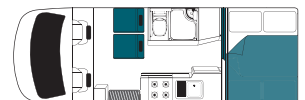

supplied in the motorhome

General Equipment

- Dustpan and brush
- Fire extinguisher
- Bucket and hose
- Broom
- Matches
- Clothesline and pegs
- Clothes hangers
- First Aid Kit (in vehicle – paid for when used)
- Dishwashing liquid sachet
- Dishcloth and scourer
- Bin liner
- Toilet roll

Kitchen Equipment

- Cutlery and cooking utensils
- China crockery - plates, bowls, cups
- Wine glasses
- Drinking glasses
- Coffee plunger
- Bottle/can opener
- Mixing bowls
- Colander
- Saucepans and frying pan
- Chopping board
- Electric jug
- Gas kettle
- Electric toaster
- Microwave storage containers
- Tea towel

Linen & Bedding

- Pillows
- Pillowcases
- Duvet/duona
- Sheets
- Towels
- Bathmat

maui recommends
soft bags instead of
suitcases for easy storage