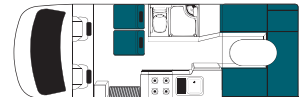

supplied in the motorhome

General Equipment

- Dustpan and brush
- Fire extinguisher
- Bucket and hose
- Broom
- Matches
- Clothesline and pegs
- Clothes hangers
- First Aid Kit (in vehicle – paid for when used)
- Dishwashing liquid sachet
- Dishcloth and scourer
- Bin liner
- Toilet roll

Kitchen Equipment

- Cutlery and cooking utensils
- China crockery - plates, bowls, cups
- Wine glasses
- Drinking glasses
- Coffee plunger
- Bottle/can opener
- Mixing bowls
- Colander
- Saucepans and frying pan
- Chopping board
- Electric jug
- Gas kettle
- Electric toaster
- Microwave storage containers
- Tea towel

Linen & Bedding

- Pillows
- Pillowcases
- Duvet/duona
- Sheets
- Towels
- Bathmat

maui recommends
soft bags instead of
suitcases for easy storage