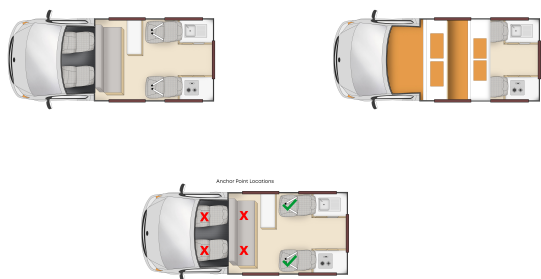

## Endeavour Camper - 4 Berth

Economical family touring is the purpose of the custom built Endeavour Camper.

Overall Length	4.9m
Overall Width	1.7m
Overall Height	2.7m
Interior Height	1.95m

### NUMBER OF BEDS

Bedding for	2 adults & 2 children
Double Bed	2.0 x 1.4m (Double top)/ 1.9 x 1.4m (Double bottom)