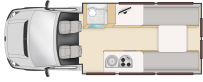

Euro Tourer - 2 Berth

Overall Length	6 - 7.10m
Overall Width	2.00m
Overall Height	3 - 3.20m
Interior Height	1.90m

VEHICLE SPECIFICATIONS

Transmission	Automatic
Fuel Capacity	75 Litres
Fuel Consumption (approx)	14 Litres per 100km
Power Steering	Yes
Dual Battery	Yes
Power Supply	12/240 Volt
Fuel/Engine Size/ Power	Diesel 2.2L / 80KW