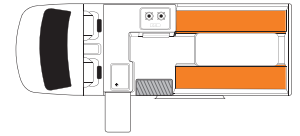

SUPPLIED IN THE CAMPER

General Equipment

- Dustpan and brush
- Fire extinguisher
- Bucket and hose
- Broom
- Matches
- Clothesline and pegs
- Clothes hangers
- First Aid Kit (in vehicle - paid for when used)
- Dishwashing liquid sachet
- Dishcloth and scourer
- Bin liner

Kitchen Equipment

- Cutlery and cooking utensils
- China crockery - plates, bowls, cups
- Drinking glasses
- Bottle/can opener
- Mixing bowls
- Colander
- Saucepans and frying pan
- Chopping board
- Electric jug
- Gas kettle
- Electric toaster
- Microwave storage containers
- Tea towel

Linen and Bedding

- Pillows
- Pillowcases
- Duvet/duona
- Sheets
- Towels

Don't forget to pack soft bags instead of a suitcase - much easier to store in the camper!