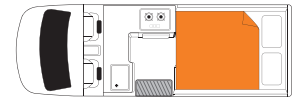

SUPPLIED IN THE CAMPER

General Equipment

- Dustpan and brush
- Fire extinguisher
- Bucket and hose
- Broom
- Matches
- Clothesline and pegs
- Clothes hangers
- First Aid Kit (in vehicle - paid for when used)
- Dishwashing liquid sachet
- Dishcloth and scourer
- Bin liner

Kitchen Equipment

- Cutlery and cooking utensils
- China crockery - plates, bowls, cups
- Drinking glasses
- Bottle/can opener
- Mixing bowls
- Colander
- Saucepans and frying pan
- Chopping board
- Electric jug
- Gas kettle
- Electric toaster
- Microwave storage containers
- Tea towel

Linen and Bedding

- Pillows
- Pillowcases
- Duvet/duona
- Sheets
- Towels

Don't forget to pack soft bags instead of a suitcase - much easier to store in the camper!