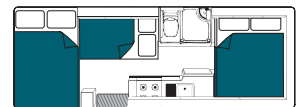

time together

- Contemporary design with an apartment feel
- Generous living area
- Spacious beds
- Family sized fridge
- DVD player with flat screen
- Automatic transmission
- Vast storage space