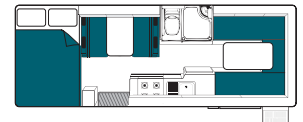

time together

- Contemporary design with an apartment feel
- Generous living area
- Spacious beds
- Family sized fridge
- DVD player with flat screen
- Automatic transmission
- Vast storage space