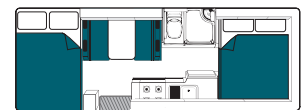

supplied in the motorhome

General Equipment

- Dustpan and brush
- Fire extinguisher
- Bucket and hose
- Broom
- Matches
- Clothesline and pegs
- Clothes hangers
- First Aid Kit (in vehicle – paid for when used)
- Dishwashing liquid sachet
- Dishcloth and scourer
- Bin liner
- Toilet roll

Kitchen Equipment

- Cutlery and cooking utensils
- China crockery - plates, bowls, cups
- Wine glasses
- Drinking glasses
- Coffee plunger
- Bottle/can opener
- Mixing bowls
- Colander
- Saucepans and frying pan
- Chopping board
- Electric jug
- Gas kettle
- Electric toaster
- Microwave storage containers
- Tea towel

Linen & Bedding

- Pillows
- Pillowcases
- Duvet/duona
- Sheets
- Towels
- Bathmat

maui recommends
soft bags instead of
suitcases for easy storage

www.maui-rentals.com/au/en

All vehicles include general living and bedding equipment and feature automatic transmission. The floorplans and specifications are indicative of the vehicle that will be supplied. Actual vehicles may vary according to year of manufacture and availability but your vehicle will be suitable for the required number of people and have similar specifications to those listed. Specifications may change without notice and cannot be requested. Rear cabin air conditioning, heating and microwave must be connected to 240V mains power to function. Solar power panels are used as backup and assist the 12v battery power supply only. Items requiring 240v mains power will not operate from solar power. Please refer to www.maui-rentals.com/au/en for detailed info on child and booster seats.