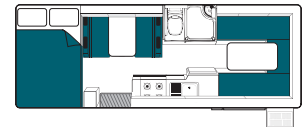

motorhome specifications

Booking code	4BMP
Vehicle make	Mercedes Benz or similar
Sleeping capacity	4 adults
Air conditioning - Driver's cab/Main cab	Yes/240V
Awning	Yes-fixed
Beds	2 doubles
Bed dimensions	Double (over cab) 2.10m x 1.45m Double (rear) 2.10m x 1.45m
Child and booster seat fittings	2 child or booster seats
Drinking water filter	Yes
Elite available (guaranteed under 12 months on fleet for an additional fee)	Yes
Engine	3.0L turbo diesel
Extras	Reversing camera/ personal safe/ external storage locker
Fly screens	Yes
Fresh water tank	82L
Fridge/Freezer	130L
Fuel tank capacity	71L
Gas bottle	Yes
Gas cooker	Yes-plus slide-out BBQ
Heating - Driver's cab/Main cab	Yes/240V
Hot/Cold pressurised water	Yes
Internal walk through	Yes
Kitchen sink	Yes
Media/Entertainment	Radio, bluetooth, USB, DVD player with flat screen, CD player, GPS
Microwave	Yes-operates when connected to 240V
Power supply (Volts)	12V battery/240V mains/ solar panel
Seatbelts - Driver's cab/Main cab	2/2
Shower	Yes
Toilet	Yes
Transmission	Automatic
Waste water tank	82L
dimensions	
Length	7.25m
Width	2.25m
Height	3.30m
Interior height	2.15m

a stylish way to travel

- Contemporary design with an apartment feel
- Generous living area
- Spacious beds
- Roomy overhead cab
- DVD player with flat screen
- Automatic transmission
- Generous storage space, including external locker