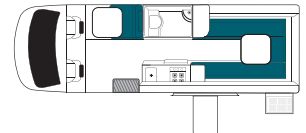

supplied in the motorhome

General Equipment

- Dustpan and brush
- Fire extinguisher
- Bucket and hose
- Broom
- Matches
- Clothesline and pegs
- Clothes hangers
- First Aid Kit (in vehicle – paid for when used)
- Dishwashing liquid sachet
- Dishcloth and scourer
- Bin liner
- Toilet roll

Kitchen Equipment

- Cutlery and cooking utensils
- China crockery - plates, bowls, cups
- Wine glasses
- Drinking glasses
- Coffee plunger
- Bottle/can opener
- Mixing bowls
- Colander
- Saucepans and frying pan
- Chopping board
- Electric jug
- Gas kettle
- Electric toaster
- Microwave storage containers
- Tea towel

Linen & Bedding

- Pillows
- Pillowcases
- Duvet/duona
- Sheets
- Towels
- Bathmat

maui recommends
soft bags instead of
suitcases for easy storage