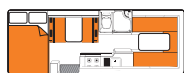

EXPLORER